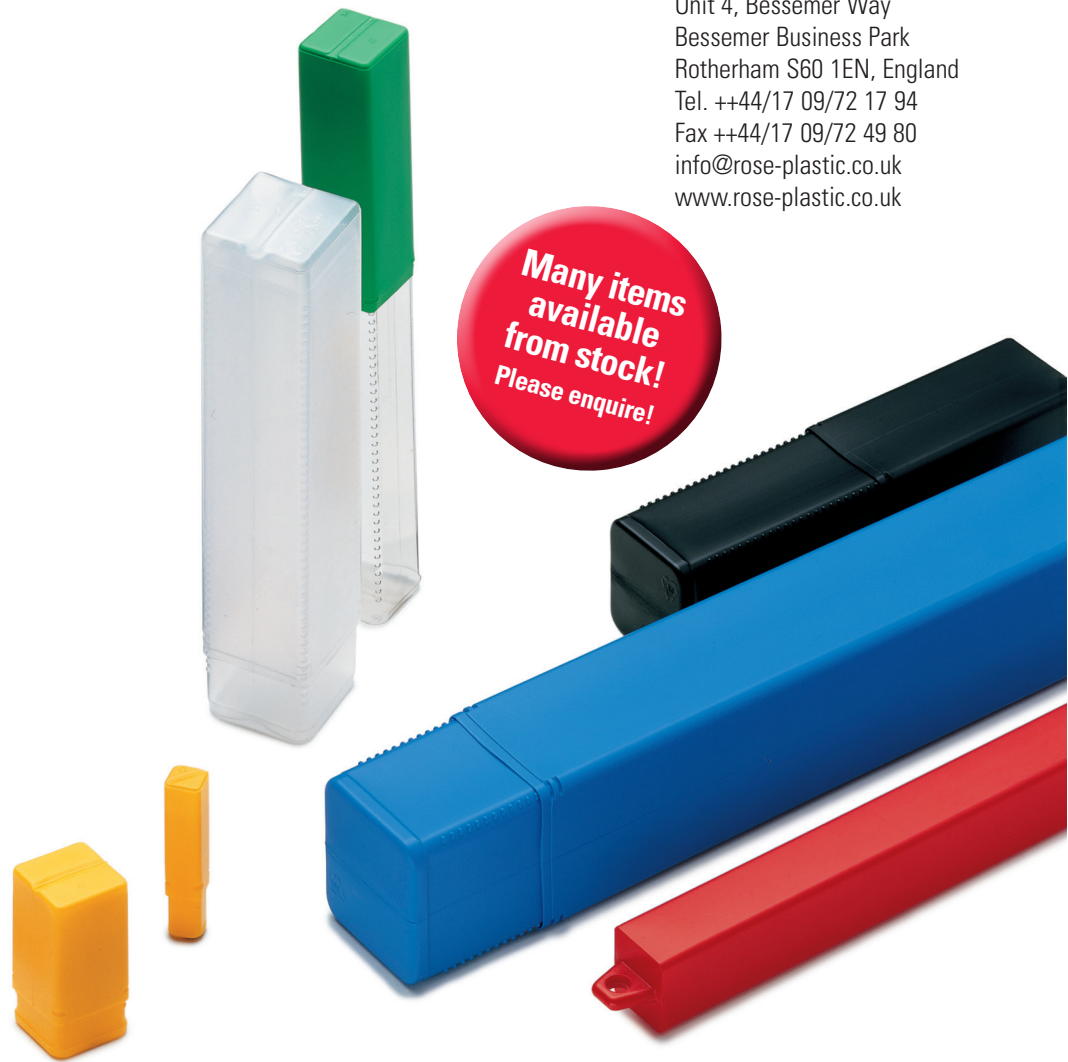

Square Telescopic Packaging Tube with Ratchet Mechanism

- telescopic length extension
- ratchet mechanism locks at extended position
- rigid, durable, humidity and oil resistant
- speedy, efficient packing of products
- re-usable
- excellent for stacking and storage
- available with hanging loop

Product range

- transparent or in various attractive standard colours or two-coloured
- with hanger on request

Packing

- outers and inners packed separately in individual cartons

Raw material

- Polypropylene (PP)
- Polyethylene (PE)
- Polyvinylchloride (PVC)

rose plastic UK Ltd.

Unit 4, Bessemer Way
Bessemer Business Park
Rotherham S60 1EN, England
Tel. ++44/17 09/72 17 94
Fax ++44/17 09/72 49 80
info@rose-plastic.co.uk
www.rose-plastic.co.uk

Ref.	Ø mm	Length mm	Box Qty.
QP 8 050	8	050 - 080	2700
QP 8 080	8	080 - 120	1700
QP 8 120	8	120 - 200	2000
QP 8 200	8	200 - 350	2000
QP 10 050	10	050 - 080	2100
QP 10 080	10	080 - 120	2600
QP 10 120	10	120 - 200	1400
QP 10 200	10	200 - 350	1550
QP 10 250	10	250 - 460	1200
QP 12 050	12	050 - 080	3000
QP 12 070	12	070 - 110	2000
QP 12 080	12	080 - 120	1800
QP 12 120	12	120 - 200	1000
QP 12 200	12	200 - 350	1000
QP 12 250	12	250 - 460	850
QP 14 050	14	050 - 080	2300
QP 14 065	14	065 - 100	2000
QP 14 060	14	060 - 085	2000
QP 14 080	14	080 - 120	1300
QP 14 120	14	120 - 200	800
QP 14 200	14	200 - 350	800
QP 14 300	14	300 - 535	500
QP 16 050	16	050 - 080	2000

Ref.	Ø mm	Length mm	Box Qty.
QP 16 080	16	080 - 120	1100
QP 16 120	16	120 - 200	1400
QP 16 200	16	200 - 350	1400
QP 18 050	18	050 - 080	1500
QP 18 080	18	080 - 120	1800
QP 18 120	18	120 - 200	1100
QP 18 200	18	200 - 350	1100
QP 20 050	20	050 - 080	1200
QP 20 080	20	080 - 120	1600
QP 20 120	20	120 - 200	900
QP 20 200	20	200 - 350	900
QP 20 350	20	350 - 620	500
QP 22 050	22	050 - 080	1200
QP 22 075	22	075 - 105	1500
QP 22 080	22	080 - 120	1300
QP 22 120	22	120 - 200	850
QP 22 200	22	200 - 350	840
QP 24 050	24	050 - 080	850
QP 24 080	24	080 - 120	1000
QP 24 120	24	120 - 200	650
QP 24 200	24	200 - 350	600
QP 26 050	26	050 - 060	1400
QP 26 060	26	060 - 080	1400

Ref.	Ø mm	Length mm	Box Qty.
QP 26 080	26	080 - 120	1000
QP 26 100	26	100 - 160	800
QP 26 120	26	120 - 200	600
QP 26 200	26	200 - 350	600
QP 26 350	26	350 - 620	340
QP 32 050	32	050 - 070	1400
QP 32 060	32	060 - 080	1000
QP 32 080	32	080 - 120	700
QP 32 120	32	120 - 200	450
QP 32 200	32	200 - 350	420
QP 32 350	32	350 - 620	208
QP 34 100	34	100 - 160	450
QP 35 050	35	050 - 070	1000
QP 35 060	35	060 - 080	750
QP 35 080	35	080 - 120	600
QP 35 120	35	120 - 200	350
QP 35 200	35	200 - 350	320
QP 35 300	35	300 - 540	210
QP 35 350	35	350 - 620	168
QP 45 060	45	060 - 080	450
QP 45 080	45	080 - 120	300
QP 45 120	45	120 - 200	335
QP 45 200	45	200 - 350	180

Ref.	Ø mm	Length mm	Box Qty.
QP 45 350	45	350 - 620	99
QP 45 700	45	700 - 1300	99
QP 55 060	55	060 - 080	300
QP 55 080	55	080 - 120	288
QP 55 120	55	120 - 200	200
QP 55 200	55	200 - 350	120
QP 55 350	55	350 - 620	72
QP 65 080	65	080 - 120	210
QP 65 120	65	120 - 200	155
QP 65 200	65	200 - 350	92
QP 65 300	65	300 - 520	65
QP 65 350	65	350 - 620	56
QP 78 080	78	080 - 120	160
QP 78 120	78	120 - 200	105
QP 78 220	78	220 - 350	56
QP 93 080	93	080 - 120	90
QP 93 120	93	120 - 200	75
QP 93 200	93	200 - 350	48
QP 93 280	93	280 - 450	30

All dimensions in mm.